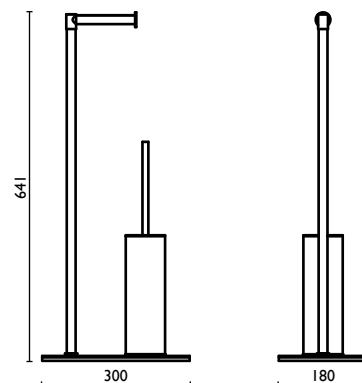

TX 637

Piantana porta rotolo di scorta in acciaio inox h 44 cm.

Standing with spare roll holder in stainless steel h 44 cm.

Porte-papier de rechange en acier inoxydable h 44 cm.

Ersatzrollenhalterständer aus Edelstahl h 44 cm.

Стойка напольная с держателем запасного рулона из нержавеющей стали, h 44 см.

Indicata per serie - Matching with series - Rattachée à series - Geeignet für die serie - Подходит для серии

MAXIMA; FORTE; TECNOHOTEL INOX