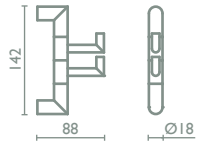

AM 241

Appendino

Hook

Porte-peignoir

51 | cromo
chrome
chrome

90 | nichel spazzolato
brushed nickel
vieil argent