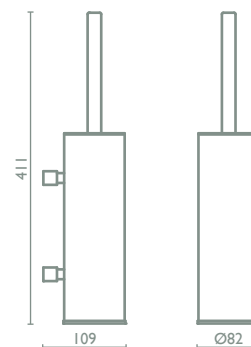

51 | cromo
chrome
chrome

90 | nichel spazzolato
brushed nickel
vieil argent