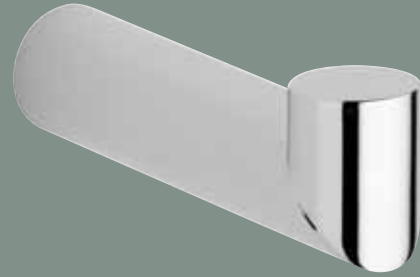

COMPONENTI  
COMPONENTS  
COMPOSANTS

ottone  
brass  
laiton

vetro extra chiaro  
extra clear glass  
verre extra clair

**bagno**  
&associati

RICAMBI  
SPARE PARTS  
PIÈCES DE RECHANGE

RI .21

RI .27

nichel spazzolato  
brushed nickel  
vieil argent

Shelf in extra clear glass 60 cm.

Étagère en verre extra clair 60 cm.

**51** | cromo  
chrome  
chrome

**90** | nichel spazzolato  
brushed nickel  
vieil argent

**AM 125**

Porta sapone in ottone

Soap holder in brass