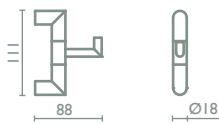

AM 242

Appendino doppio

Double hook

Porte-peignoir double

51 | cromo
chrome
chrome

90 | nichel spazzolato
brushed nickel
vieil argent