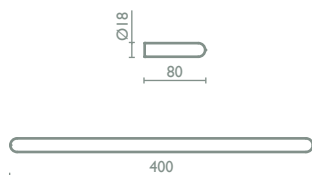

## AM 211

Porta salvietta 40 cm.  
Towel rail 40 cm.  
Porte-serviette 40 cm.

- 51** | cromo  
chrome  
chrome
- 90** | nichel spazzolato  
brushed nickel  
vieil argent