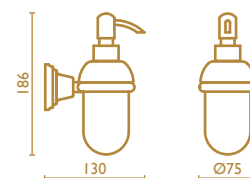

CA 127

Porta sapone liquido in vetro satinato
Liquid soap dispenser holder in satin glass
Porte-diffuseur de savon en verre dépoli

- **51** | cromo
  chrome
  chrome
- **39** | cromo - oro
  chrome - gold
  chrome - or
- **52** | oro
  gold
  or
- **92** | ottone antico
  old bronze
  vieux bronze

Capacità - Capacity - Capacité : 0,275 lt