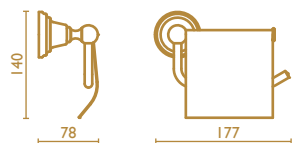

CA 236

Porta rotolo coperto
Covered toilet roll holder
Porte-papier couvert

- **51** | cromo
  chrome
  chrome
- **39** | cromo - oro
  chrome - gold
  chrome - or
- **52** | oro
  gold
  or
- **92** | ottone antico
  old bronze
  vieux bronze