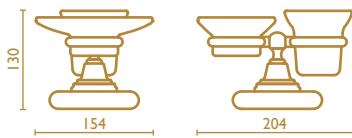

CA 772

Porta sapone e bicchiere d'appoggio in
ceramica
Standing soap and tumbler holder in
ceramic
Porte-savon et verre à poser en
céramique