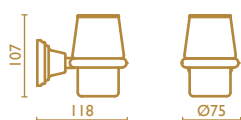

CA 142

Porta bicchiere in ceramica

Tumbler holder in ceramic

Porte-verre en céramique

51 | cromo
chrome
chrome

39 | cromo - oro
chrome - gold
chrome - or

52 | oro
gold
or

92 | ottone antico
old bronze
vieux bronze