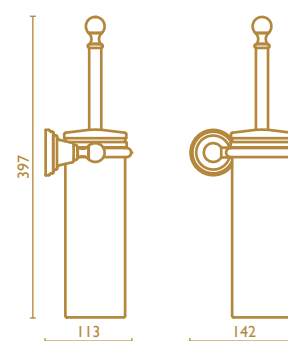

CA 216

Porta salvietta doppio 40 cm.

Double towel rail 40 cm.

Porte-serviette double 40 cm.

51 | cromo
chrome
chrome

39 | cromo - oro
chrome - gold
chrome - or

52 | oro
gold
or

92 | ottone antico
old bronze
vieux bronze

CA 217

Porta salvietta doppio 60 cm.

Double towel rail 60 cm.

Porte-serviette double 60 cm.

51 | cromo
chrome
chrome

39 | cromo - oro
chrome - gold
chrome - or

52 | oro
gold
or

92 | ottone antico
old bronze
vieux bronze

CA 221

Porta scopino in ottone

Toilet brush holder in brass

Porte-balai en laiton

51 | cromo
chrome
chrome

39 | cromo - oro
chrome - gold
chrome - or

52 | oro
gold
or

92 | ottone antico
old bronze
vieux bronze