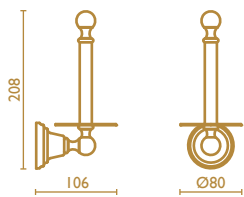

CA 217

Porta salvietta doppio 60 cm.

Double towel rail 60 cm.

Porte-serviette double 60 cm.

51 | cromo
chrome
chrome

39 | cromo - oro
chrome - gold
chrome - or

52 | oro
gold
or

92 | ottone antico
old bronze
vieux bronze

CA 221

Porta scopino in ottone

Toilet brush holder in brass

Porte-balai en laiton

51 | cromo
chrome
chrome

39 | cromo - oro
chrome - gold
chrome - or

52 | oro
gold
or

92 | ottone antico
old bronze
vieux bronze