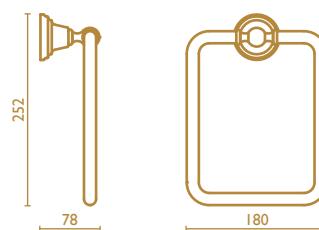

CA 212

Porta salvietta 60 cm.

Towel rail 60 cm.

Porte-serviette 60 cm.

51 | cromo
chrome
chrome

39 | cromo - oro
chrome - gold
chrome - or

52 | oro
gold
or

92 | ottone antico
old bronze
vieux bronze

CA 213

Porta salvietta ad anello

Towel ring

Anneau porte-serviette

51 | cromo
chrome
chrome

39 | cromo - oro
chrome - gold
chrome - or

52 | oro
gold
or

92 | ottone antico
old bronze
vieux bronze