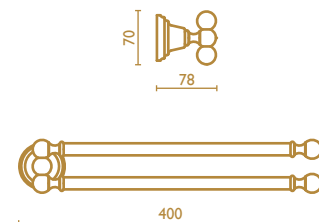

CA 214

Porta salvietta a snodo

Swivel towel rail

Porte-serviette mobile

51 | cromo
chrome
chrome

39 | cromo - oro
chrome - gold
chrome - or

52 | oro
gold
or

92 | ottone antico
old bronze
vieux bronze

CA 216

Porta salvietta doppio 40 cm.

Double towel rail 40 cm.

Porte-serviette double 40 cm.

51 | cromo
chrome
chrome

39 | cromo - oro
chrome - gold
chrome - or

52 | oro
gold
or

92 | ottone antico
old bronze
vieux bronze