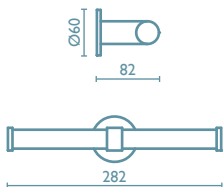

CN 232

Porta rotolo doppio

Double toilet roll holder

Porte-papier double