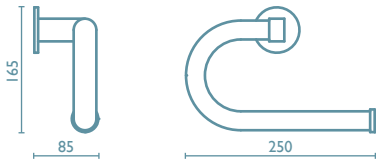

Porte-serviette double 48 cm.

51 | cromo
chrome
chrome

90 | nichel spazzolato
brushed nickel
vieil argent

CN 217

Porta salvietta 25 cm.

Towel rail 25 cm.

Porte-serviette 25 cm.

51 | cromo
chrome
chrome