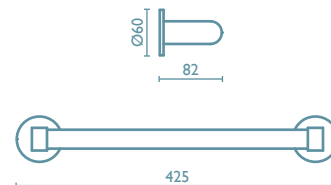

CN 211

Porta salvietta 35 cm.
Towel rail 35 cm.
Porte-serviette 35 cm.

1. **51** | cromo
   chrome
   chrome
2. **90** | nichel spazzolato
   brushed nickel
   vieil argent