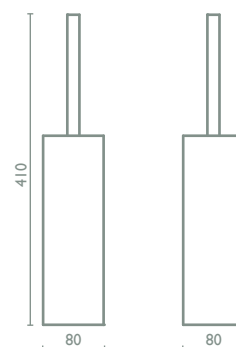

DA 722

Porta sapone d'appoggio in ceramica

Standing soap holder in ceramic

Porte-savon à poser en céramique

03 | bianco opaco
matt white
blanc mat