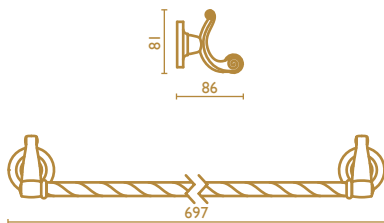

Porta asciugacapelli elettrico
Electrical hairdryer holder
Porte-sèche-cheveux électrique

51 | cromo
chrome
chrome

52 | oro
gold
or

92 | ottone antico
old bronze
vieux bronze

OP 211 KIT IDEA

Porta salvietta 40 cm.
Towel rail 40 cm.
Porte-serviette 40 cm.

51 | cromo
chrome
chrome

52 | oro
gold
or

92 | ottone antico
old bronze
vieux bronze

OP 212 KIT IDEA

Porta salvietta 60 cm.
Towel rail 60 cm.
Porte-serviette 60 cm.

51 | cromo
chrome
chrome

52 | oro
gold
or