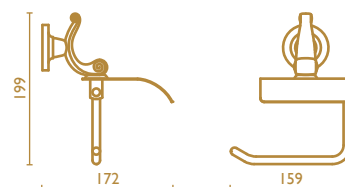

OP 236

Porta rotolo coperto
Covered toilet roll holder
Porte-papier couvert

- **51** | cromo
  chrome
  chrome
- **52** | oro
  gold
  or
- **92** | ottone antico
  old bronze
  vieux bronze

OP 241

Appendino
Hook
Porte-peignoir

- **51** | cromo
  chrome
  chrome
- **52** | oro
  gold
  or
- **92** | ottone antico
  old bronze
  vieux bronze