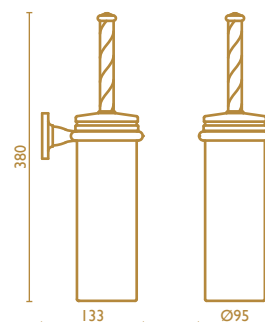

OP 221

Porta scopino in ottone
Toilet brush holder in brass
Porte-balai en laiton

- **51** | cromo
  chrome
  chrome
- **52** | oro
  gold
  or
- **92** | ottone antico
  old bronze
  vieux bronze