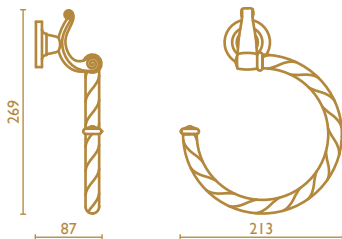

OP 212 KIT IDEA

Porta salvietta 60 cm.
Towel rail 60 cm.
Porte-serviette 60 cm.

51 | cromo
chrome
chrome

52 | oro
gold
or

92 | ottone antico
old bronze
vieux bronze