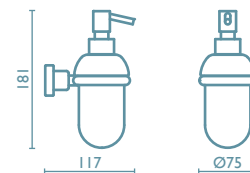

OT 127

Porta sapone liquido in vetro satinato

Liquid soap dispenser holder in satin glass

Porte-diffuseur de savon en verre depoli

05 | rov. sc. - cromo
51 | dark oak - chrome
chêne - chrome

Capacità - Capacity - Capacité : 0,275 lt