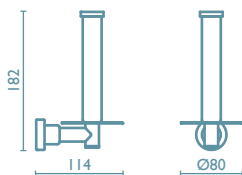

OT 221

Porta scopino in ottone, manico in legno
Toilet brush holder in brass, handle in wood
Porte-balai en laiton, manche en bois

05 | rov. sc. - cromo
51 | dark oak - chrome
chêne - chrome