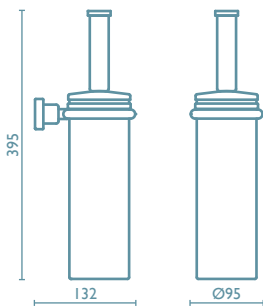

OT 217 

Porta salvietta in legno 20 cm.
Towel rail in wood 20 cm.
Porte-serviette en bois 20 cm.

05 | rov. sc. - cromo
51 | dark oak - chrome
chêne - chrome

OT 221 

Porta scopino in ottone, manico in legno
Toilet brush holder in brass, handle in wood
Porte-balai en laiton, manche en bois