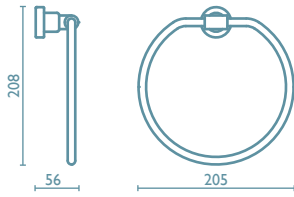

OT 213

Porta salvietta ad anello
Towel ring
Anneau porte-serviette

05 | rov. sc. - cromo
51 | dark oak - chrome
chêne - chrome

OT 217

Porta salvietta in legno 20 cm.
Towel rail in wood 20 cm.
Porte-serviette en bois 20 cm.

05 | rov. sc. - cromo
51 | dark oak - chrome
chêne - chrome

OT 221

Porta scopino in ottone, manico in legno
Toilet brush holder in brass, handle in wood
Porte-balai en laiton, manche en bois

05 | rov. sc. - cromo
51 | dark oak - chrome
chêne - chrome

OT 234

Porta rotolo di scorta in legno
Reserve toilet roll holder in wood
Porte-papier de rechange en bois

05 | rov. sc. - cromo
51 | dark oak - chrome
chêne - chrome

OT 235

Porta rotolo in legno
Toilet roll holder in wood
Porte-papier en bois

05 | rov. sc. - cromo
51 | dark oak - chrome
chêne - chrome