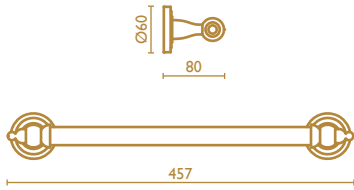

PR 211

Porta salvietta in ottone 35 cm.

Towel rail in brass 35 cm.

Porte-serviette en laiton 35 cm.

51 | cromo
chrome
chrome

52 | oro
gold
or

92 | ottone antico
old bronze
vieux bronze

PR 212

Porta salvietta in ottone 50 cm.

Towel rail in brass 50 cm.

Porte-serviette en laiton 50 cm.

51 | cromo
chrome
chrome

52 | oro
gold
or

92 | ottone antico
old bronze
vieux bronze

PR 217

Porta salvietta in ottone 30 cm.

Towel rail in brass 30 cm.

Porte-serviette en laiton 30 cm.

51 | cromo
chrome
chrome

52 | oro
gold
or

92 | ottone antico
old bronze
vieux bronze

PR 218

Porta salvietta con strass Swarovski® 30 cm.

Towel rail with Swarovski® strass 30 cm.

Porte-serviette avec strass Swarovski® 30 cm.

51 | cromo
chrome
chrome

52 | oro
gold
or

92 | ottone antico
old bronze
vieux bronze

PR 221

Porta scopino in ottone

Toilet brush holder in brass

Porte-balai en laiton

51 | cromo
chrome
chrome

52 | oro
gold
or

92 | ottone antico
old bronze
vieux bronze