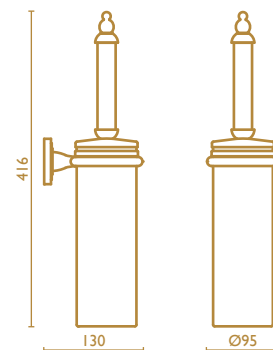

PR 231

Porta rotolo con strass Swarovski®

Toilet roll holder with Swarovski® strass

Porte-papier avec strass Swarovski®

51 | cromo
chrome
chrome

52 | oro
gold
or

92 | ottone antico
old bronze
vieux bronze