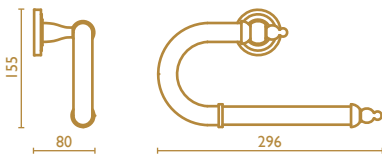

PR 217

Porta salvietta in ottone 30 cm.

Towel rail in brass 30 cm.

Porte-serviette en laiton 30 cm.

51 | cromo
chrome
chrome

52 | oro
gold
or

92 | ottone antico
old bronze
vieux bronze