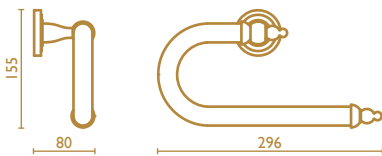

PR 212

Porta salvietta in ottone 50 cm.

Towel rail in brass 50 cm.

Porte-serviette en laiton 50 cm.

51 | cromo
chrome
chrome

52 | oro
gold
or

92 | ottone antico
old bronze
vieux bronze