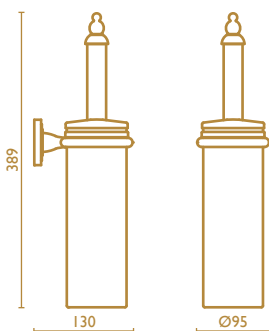

PR 218

Porta salvietta con strass Swarovski® 30 cm.

Towel rail with Swarovski® strass 30 cm.

Porte-serviette avec strass Swarovski® 30 cm.

51 | cromo
chrome
chrome

52 | oro
gold
or

92 | ottone antico
old bronze
vieux bronze