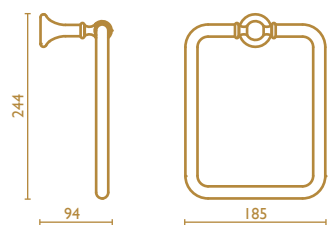

Towel rail 40 cm.

Porte-serviette 40 cm.

**51** | cromo  
chrome  
chrome

**39** | cromo - oro  
chrome - gold  
chrome - or

**52** | oro  
gold  
or

**92** | ottone antico  
old bronze  
vieux bronze

**RE 212** 

Porta salvietta 60 cm.

Towel rail 60 cm.

Porte-serviette 60 cm.

**51** | cromo  
chrome  
chrome

**39** | cromo - oro  
chrome - gold  
chrome - or

**52** | oro  
gold  
or

**92** | ottone antico  
old bronze  
vieux bronze