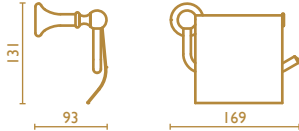

RE 236

Porta rotolo coperto
Covered toilet roll holder
Porte-papier couvert

- **51** | cromo
  chrome
  chrome
- **39** | cromo - oro
  chrome - gold
  chrome - or
- **52** | oro
  gold
  or
- **92** | ottone antico
  old bronze
  vieux bronze