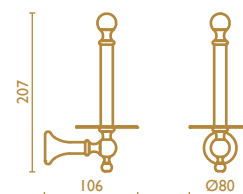

RE 234

Porta rotolo di scorta
Reserve toilet roll holder
Porte-papier de rechange

- **51** | cromo
  chrome
  chrome
- **39** | cromo - oro
  chrome - gold
  chrome - or
- **52** | oro
  gold
  or
- **92** | ottone antico
  old bronze
  vieux bronze