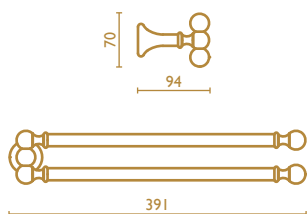

Porta salvietta 60 cm.

Towel rail 60 cm.

Porte-serviette 60 cm.

**51** | cromo  
chrome  
chrome

**39** | cromo - oro  
chrome - gold  
chrome - or

**52** | oro  
gold  
or

**92** | ottone antico  
old bronze  
vieux bronze

**RE 213** 

Porta salvietta ad anello

Towel ring

Anneau porte-serviette

**51** | cromo  
chrome  
chrome

**39** | cromo - oro  
chrome - gold  
chrome - or

**52** | oro  
gold  
or

**92** | ottone antico  
old bronze  
vieux bronze