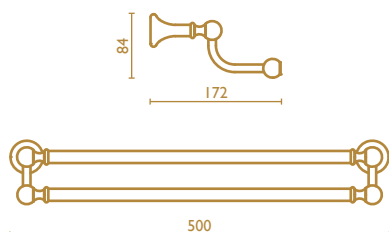

Porta salvietta 60 cm.

Towel rail 60 cm.

Porte-serviette 60 cm.

**51** | cromo  
chrome  
chrome

**39** | cromo - oro  
chrome - gold  
chrome - or

**52** | oro  
gold  
or

**92** | ottone antico  
old bronze  
vieux bronze

**RE 214** 

Porta salvietta a snodo

Swivel towel rail

Porte-serviette mobile

**51** | cromo  
chrome  
chrome

**39** | cromo - oro  
chrome - gold  
chrome - or

**52** | oro  
gold  
or

**92** | ottone antico  
old bronze  
vieux bronze

**RE 216** 

Porta salvietta doppio 40 cm.

Double towel rail 40 cm.

Porte-serviette double 40 cm.

**51** | cromo  
chrome  
chrome

**39** | cromo - oro  
chrome - gold  
chrome - or

**52** | oro  
gold  
or

**92** | ottone antico  
old bronze  
vieux bronze