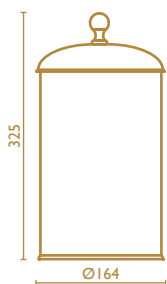

RE 773

Porta sapone e bicchiere d'appoggio in vetro satinato

Standing soap and tumbler holder in satin glass

Porte-savon et verre à poser en verre depoli

51 | cromo
chrome
chrome

39 | cromo - oro
chrome - gold
chrome - or

52 | oro
gold
or

92 | ottone antico
old bronze
vieux bronze

RE 915

Cestino gettacarte 5 Lt.

Waste bin 5 Lt.

Poubelle 5 Lt.

51 | cromo
chrome
chrome

39 | cromo - oro
chrome - gold
chrome - or

52 | oro
gold
or

92 | ottone antico
old bronze
vieux bronze