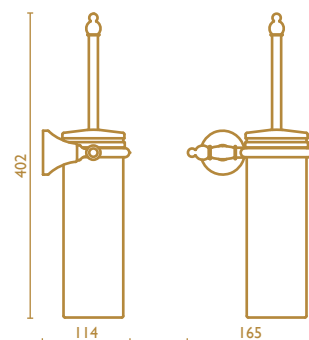

51 | cromo
chrome
chrome

39 | cromo - oro
chrome - gold
chrome - or

52 | oro
gold
or

92 | ottone antico
old bronze
vieux bronze