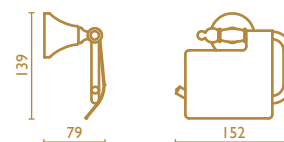

51 | cromo
chrome
chrome

39 | cromo - oro
chrome - gold
chrome - or

52 | oro
gold
or

92 | ottone antico
old bronze
vieux bronze