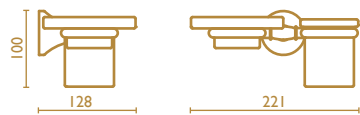

TM 144

Porta sapone e bicchiere in vetro satinato

Soap and tumbler holder in satin glass

Porte-savon et verre en verre depoli

51 | cromo
chrome
chrome

39 | cromo - oro
chrome - gold
chrome - or

52 | oro
gold
or

92 | ottone antico
old bronze
vieux bronze