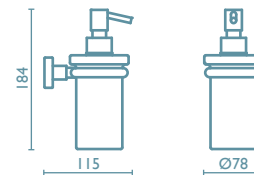

TR 128

Porta sapone liquido in ceramica

Liquid soap dispenser holder in ceramic

Porte-diffuseur de savon en céramique

51 | cromo
chrome
chrome

90 | nichel spazzolato
brushed nickel
vieil argent

Capacità - Capacity - Capacité : 0,250 lt