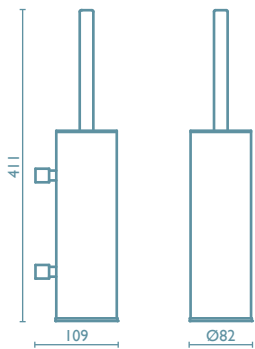

TR 214

Porta salvietta a snodo

Swivel towel rail

Porte-serviette mobile

51 | cromo
chrome
chrome

90 | nichel spazzolato
brushed nickel
vieil argent