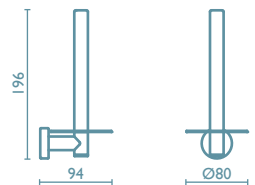

TR 221

Porta scopino in ottone

Toilet brush holder in brass

Porte-balai en laiton

51 | cromo
chrome
chrome

90 | nichel spazzolato
brushed nickel
vieil argent