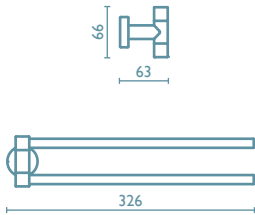

TR 214

Porta salvietta a snodo

Swivel towel rail

Porte-serviette mobile

51 | cromo
chrome
chrome

90 | nichel spazzolato
brushed nickel
vieil argent

TR 221

Porta scopino in ottone

Toilet brush holder in brass

Porte-balai en laiton

51 | cromo
chrome
chrome

90 | nichel spazzolato
brushed nickel
vieil argent

TR 234

Porta rotolo di scorta

Reserve toilet roll holder

Porte-papier de rechange

51 | cromo
chrome
chrome

90 | nichel spazzolato
brushed nickel
vieil argent

TR 235

Porta rotolo

Toilet roll holder

Porte-papier

51 | cromo
chrome
chrome

90 | nichel spazzolato
brushed nickel
vieil argent

TR 236

Porta rotolo coperto

Covered toilet roll holder

Porte-papier couvert

51 | cromo
chrome
chrome

90 | nichel spazzolato
brushed nickel
vieil argent